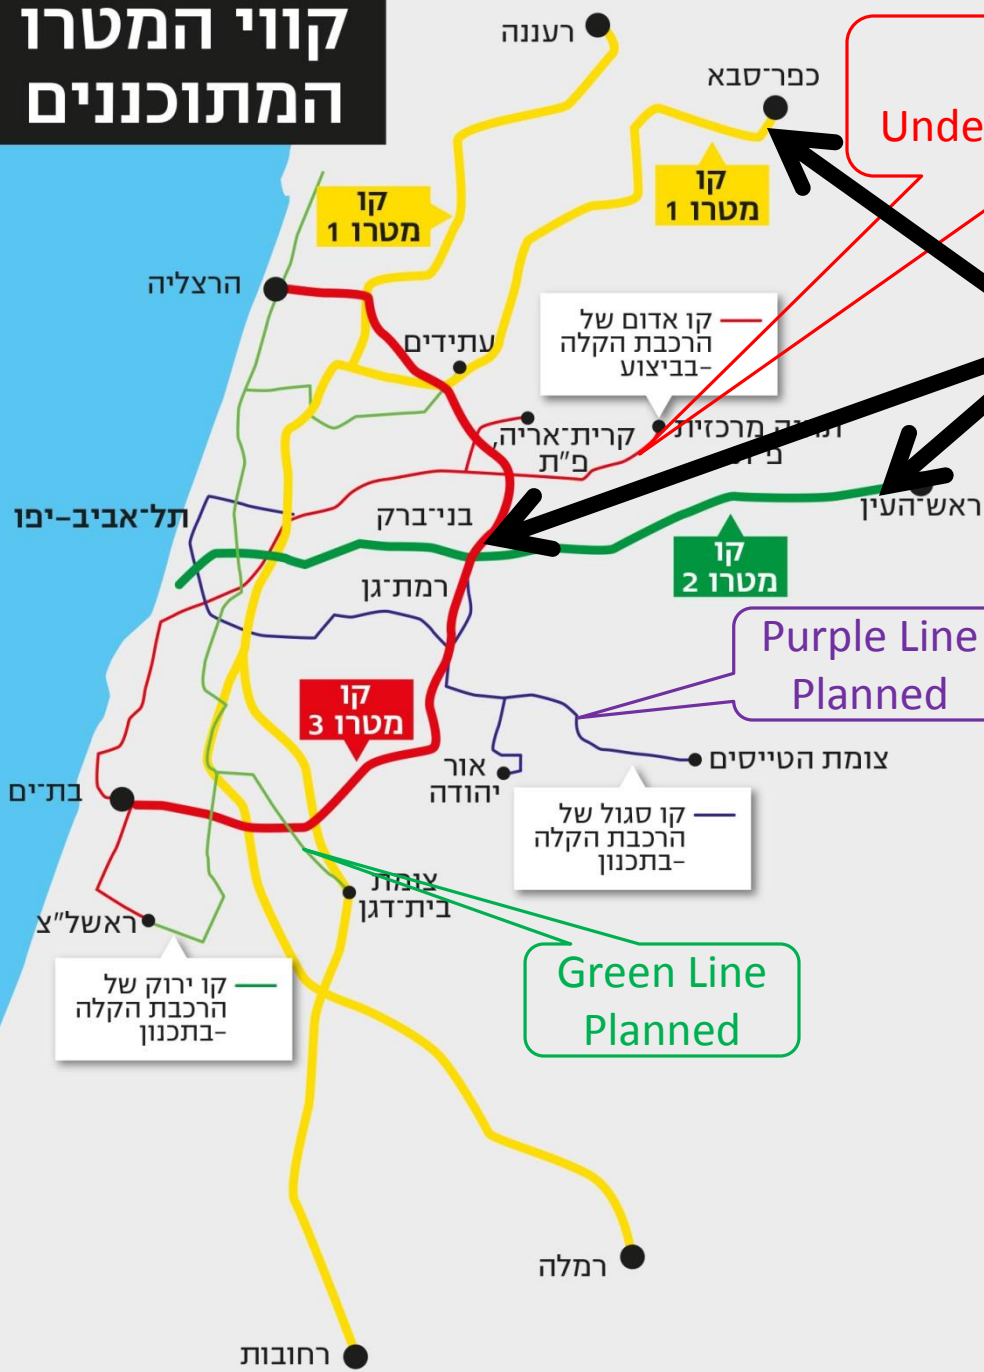

The Future of Israel's Public Transportation

Eytan Gross

— Passenger Lines
— Freight Only Line
— Passenger Lines Under Construction

- Passenger Lines
- Freight Only Line
- Passenger Lines Under Construction
- Planned Line
- Haifa-Nazareth Inter-City LRT

קווי המטר המתוכננים

Red Line
Under Construction

Metro Lines 1, 2, 3

Purple Line
Planned

Green Line
Planned

System Hierarchy – Hod HaSharon Sokolov Station

תודה!