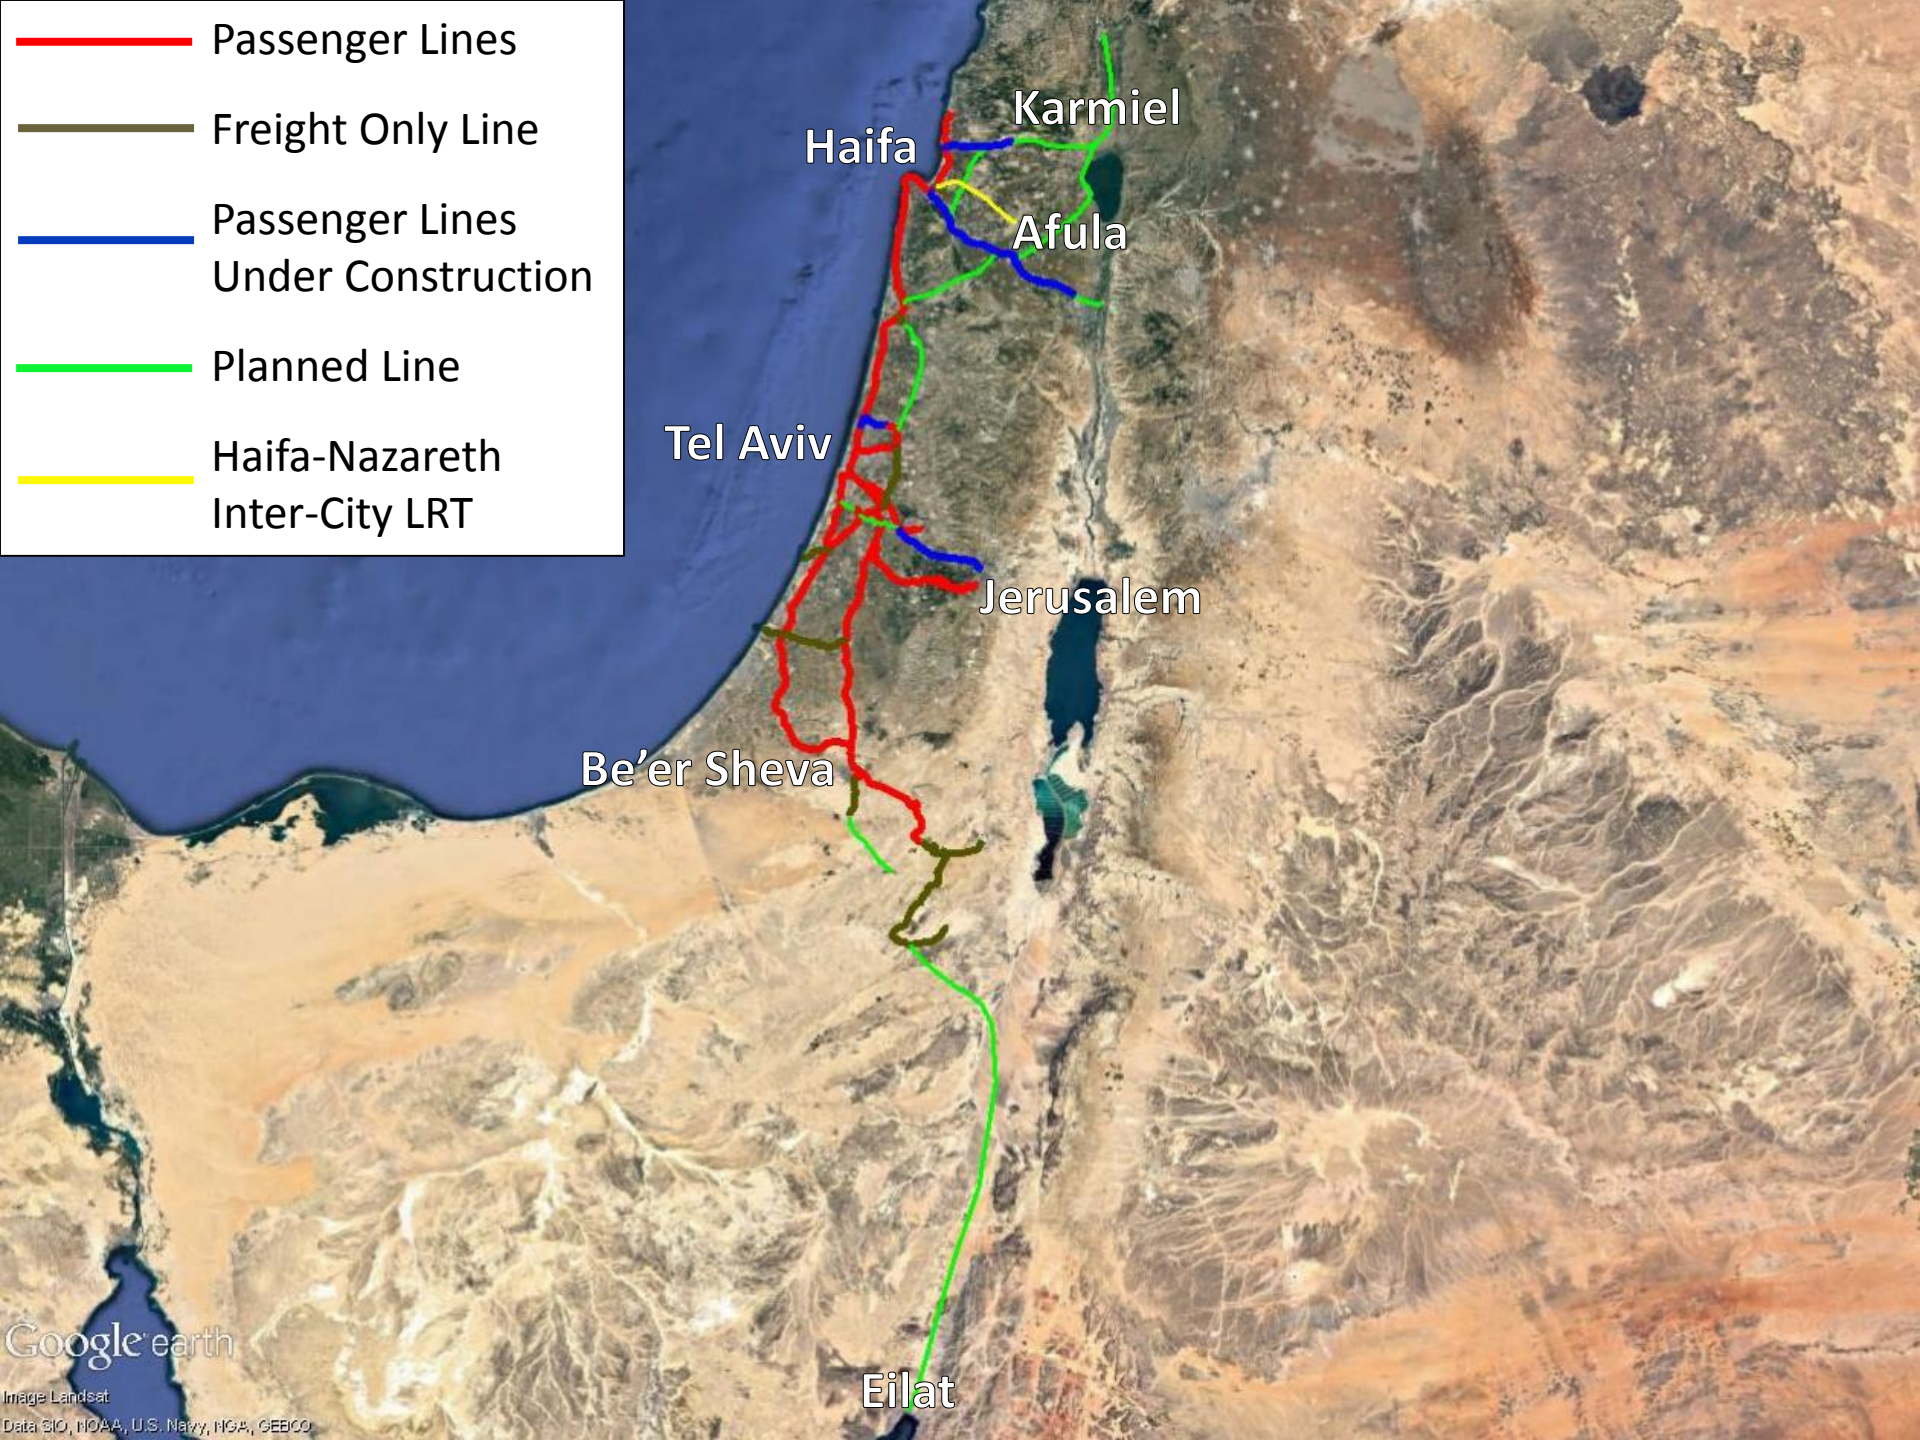

The Future of Israel's Public Transportation

Eytan Gross

— Passenger Lines
— Freight Only Line
— Passenger Lines Under Construction

- Passenger Lines
- Freight Only Line
- Passenger Lines Under Construction
- Planned Line
- Haifa-Nazareth Inter-City LRT

קווי המטר המתוכננים

Red Line
Under Construction

Metro Lines 1, 2, 3

Purple Line
Planned

Green Line
Planned

System Hierarchy – Hod HaSharon Sokolov Station

תודה!