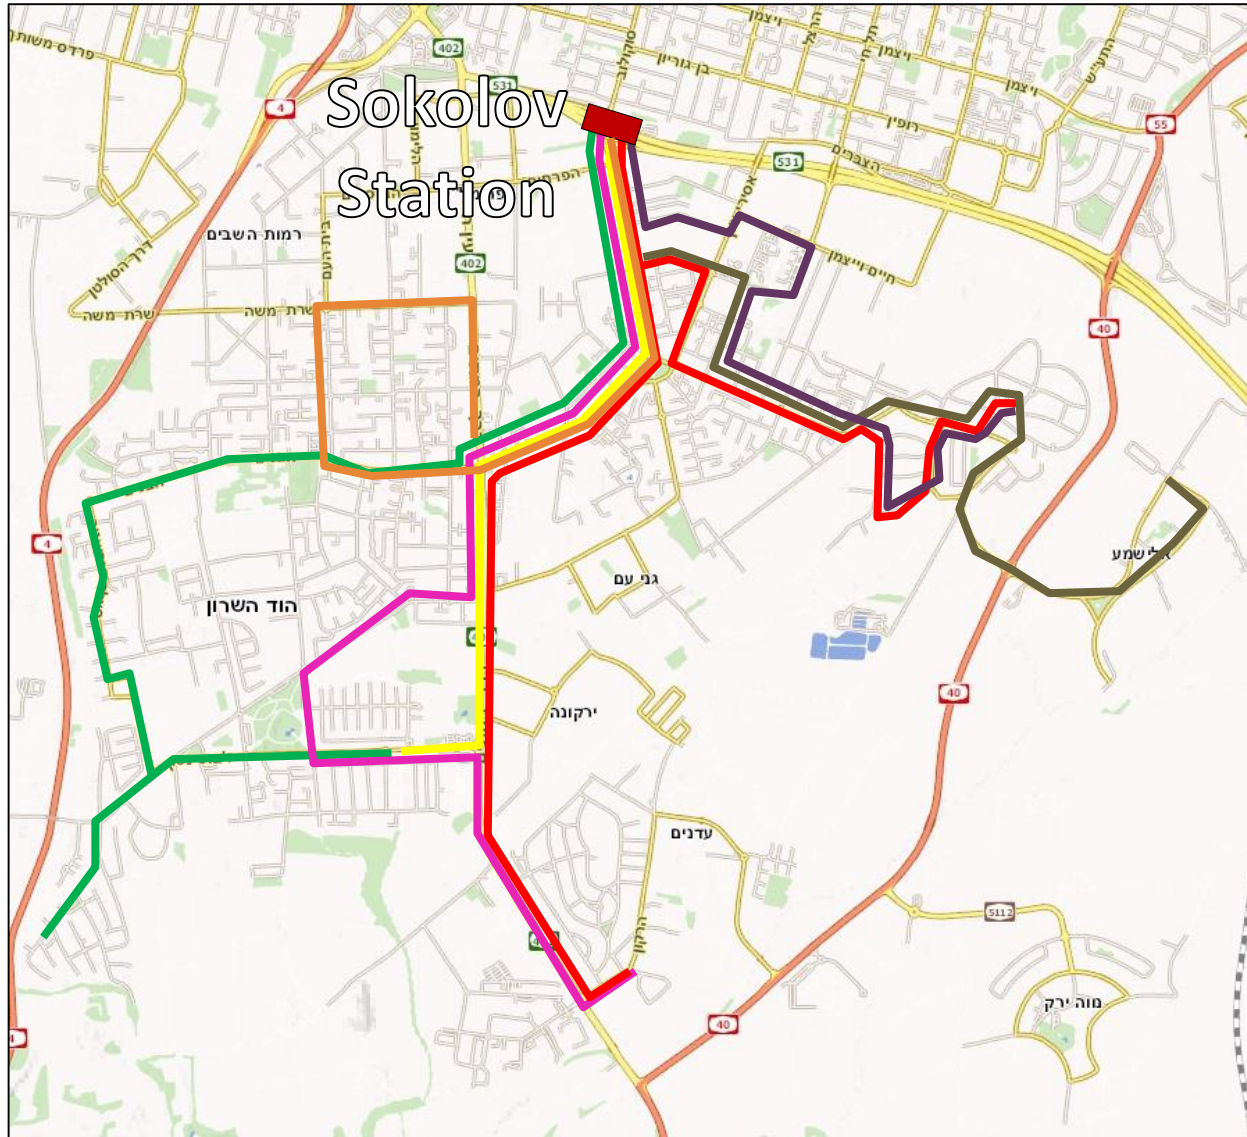

The Future of Israel's Public Transportation

Eytan Gross

— Passenger Lines
— Freight Only Line
— Passenger Lines Under Construction

- Passenger Lines
- Freight Only Line
- Passenger Lines Under Construction
- Planned Line
- Haifa-Nazareth Inter-City LRT

קווי המטר המתוכננים

Red Line
Under Construction

Metro Lines 1, 2, 3

Purple Line
Planned

Green Line
Planned

System Hierarchy – Hod HaSharon Sokolov Station

תודה!